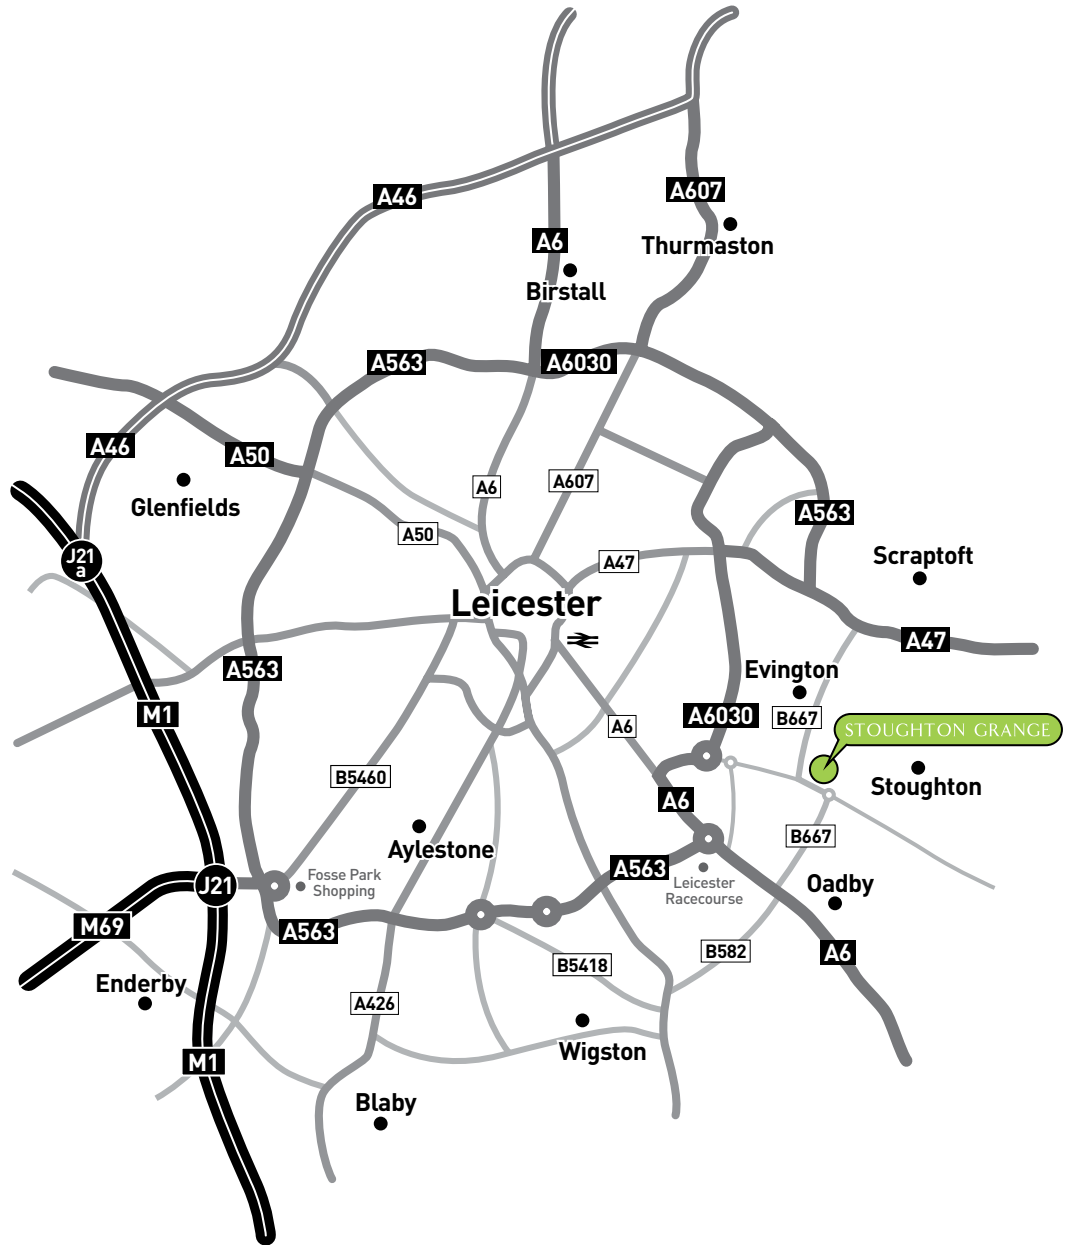

# STOUGHTON GRANGE

SHOP | WORK | RELAX

MAP:

**SAT NAV: LE2 2FB**

LOCATION:

STOUGHTON GRANGE  
GARTREE RD  
LEICESTER  
LE2 2FB

DIRECTIONS:

From M1 Junction 21

- Follow signs for the outer ring road south (A563) and Leicester racecourse
- When you reach the roundabout outside the racecourse, turn right onto the A6
- Continue for just under a mile on the A6, through the traffic lights outside ASDA
- After the BP garage turn left at the next set of traffic lights (New Street, B667) sign posted Leicester airport
- Continue straight across 3 roundabouts, past the University sports ground on your right and at the 4th roundabout, turn left
- Stoughton Grange Farm park will be immediately on your right

From Leicester City Centre

- Follow London Road (A6) out of Leicester, heading towards Market Harborough
- Turn left at the traffic lights immediately after the Regency Hotel sign posted General Hospital and Stoughton
- Follow the road to the roundabout, turn right
- Turn immediately left at the next roundabout
- Stoughton Grange Farm Park will be on your left after approximately 1 mile

DISTANCES/  
TIME:

LEICESTER CITY CENTRE:  
3.25 miles • 8 minutes

LEICESTER TRAIN STATION:  
3 miles • 7 minutes

M1 JUNCTION 21:  
13 miles • 25 minutes